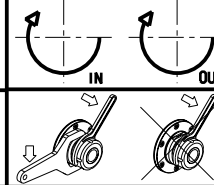

Cod. MT	Mandrino Spindle Spindel	I	RPM	Coppia Max Max Torque Max Drehmoment	Lubrificazione int. Coolant through Innenkuehlung	Lubrificazione est. Ext. coolant Aussenkuehlung	A	CHIAVI NON INCLUSE Keys not included Schlüssel nicht einbegriffen		
DW 01560140	ER40	1:1	6000	140Nm	-	X	81.7	CHSTER40	OKU0430007 ▪	-
DW 03390240	ER40	1:1	6000	140Nm	P=70bar	X	91.7	CHSTER40	OKU0430007 ▪	-
DW 01560332	ERA32	1:1	6000	140Nm	-	X	50	CHUB30	OKU0430007 ▪	CHTAER32ZC ▪
DW 01560432	ERA32	1:1	6000	140Nm	P=30bar	X	50	CHUB30	OKU0430007 ▪	CHTAER32ZC ▪

- Chiave inclusa
- Key included
- Schlüssel inbegriffen

HYUNDAI-WIA (KIA)

MOD: SKT400M/LMC - L400/500 MA/MC/LMC - SKT-V80RM/LM - LV500RM/LM - LV800RM/LM - LV8500RM/LM
L4000M/LM/MC/LMC - L5100LM/LMC/LY

MODULO MOTORIZZATO RADIALE

Radial driven tool

Radial angetriebenes Werkzeug

Subject to change without notice.

M.T. srl

Via Casino Albini 480
Tel. 0541/956034-957884
Fax 0541/956341

47842 S. GIOVANNI IN M. (RN)
e-mail: mtma@mtmarchetti.com
http://www.mtmarchetti.com

KIA010-4-00