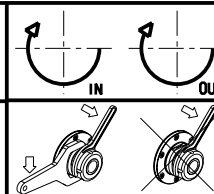

- Chiave inclusa
- Key included
- Schluessel inbegriffen

Cod. MT	Mandrino Spindle Spindel	I	RPM	Coppia Max Max Torque Max Drehmoment	Lubrificazione int. Coolant through Innenkuehlung	Lubrificazione est. Ext. coolant Aussenkuehlung	A	CHIAVI NON INCLUSE Keys not included Schluessel nicht einbegriffen	
DW01240150	ERA50	1:1	3000	210Nm	-	X	99.8	CHUB50	CHUB74
DW03610450	ERA50	1:1	3000	210Nm	P=70bar	X	102.3	CHUB50	NZL0010023 ▪
DW03610240	ER40	1:1	3000	210Nm	P=70bar	X	97.2	CHSTER40	NZL0010023 ▪

HYUNDAI-WIA (KIA)

MOD: SKT600LM - L600LMA - SKT700LM - SKT-V110RM - L700LMA - L800LMA - LV1100RM - KL7000/8000LY

MODULO MOTORIZZATO RADIALE

Radial driven tool

Radial angetriebenes Werkzeug

Subject to change without notice.