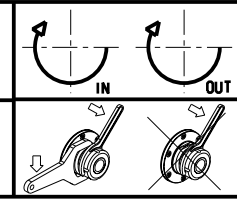

Cod. MT	Mandrino Spindle Spindel	I	RPM	Coppia Max Max Torque Max Drehmoment	Lubrificazione int. Coolant through Innenkuehlung	Lubrificazione est. Ext. coolant Aussenkuehlung	A	CHIAVI NON INCLUSE Keys not included Schlüssel nicht inbegriffen		
DW 02000325	ERA25	1:1	6000	35Nm	-	X	52	CHUB27	CHTAER25ZC	OKU0290009
DW 03520425	ERA25	1:1	6000	35Nm	P=70bar	X	56	CHUB27	CHTAER25ZC	OKU0290009

- Chiave inclusa
- Key included
- Schlüssel inbegriffen

HYUNDAI-W IA (KIA)
MOD: SE2200 M/LM/LMS/MA/LMA/LMSA/LMC/LMSC/Y/LY/LSY/YA/LYA/LSYA

MODULO MOTORIZZATO RADIALE
Radial driven tool
Radial angetriebenes Werkzeug

Subject to change without notice.

M.T. srl
Via Casino Albini 480
Tel. 0541/956034-957884
Fax 0541/956341
47842 S. GIOVANNI IN M. (RN)
e-mail: mtma@mtmarchetti.com
http://www.mtmarchetti.com

KIA010-7-01