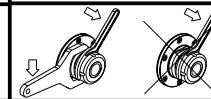

Cod. MT	Mandrino Spindle Spindel	I	RPM	Coppia Max Max Torque Max Drehmoment	Reversibile lato mandrino/contromandrino Reversible sub/main spindle side Umkehrbare Spindel-seite/ Gegenspindel-seite	Lubrificazione est. Ext. coolant Aussenkuehlung	CHIAVI INCLUSE Keys included Schlüssel inbegriffen			
DW00040116	ER A 16	1:1	6000	20Nm	X	X	CHUB19_SP3	CHUB32	CHESL05	CHTAER16ZC

HYUNDAI-W IA (KIA)

MOD: SE2200 M/LM/LMS/MA/LMA/LMSA/LMC/LMSC/Y/LY/LSY/YA/LYA/LSYA

MODULO MOTORIZZATO ORIENTABILE ±90°

±90° adjustable angle driven tool

Angetriebenes Werkzeug schwenkbar ±90°

Subject to change without notice.