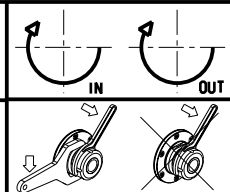

- Chiave inclusa
- Key included
- Schlüssel inbegriffen

Cod. MT	Mandrino Spindle Spindel	I	RPM	Coppia Max Max Torque Max Drehmoment	Lubrificazione est. Ext. coolant Aussenkuehlung	CHIAVI NON INCLUSE Keys not included Schlüssel nicht einbegriffen
OKU0430140	ER40	1:1	6000	85Nm	X	CHSTER40 OKU0430007

OKUMA
MOD: LB4000EX(I) - LB4000EX(II) - LU4000EX

MODULO MOTORIZZATO RADIALE
Radial driven tool
Radial angetriebenes Werkzeug

Subject to change without notice.

M.T. srl
Via Casino Albini 480
Tel. 0541/956034-957884
Fax 0541/956341
47842 S. GIOVANNI IN M. (RN)
e-mail: mtma@mtmarchetti.com
http://www.mtmarchetti.com

OKU010-5-00